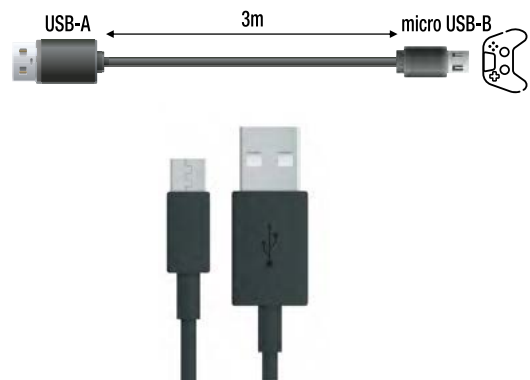

Box contents :

- 1 cable (3 m)

SRP : 5.99€
Ref. 140015

SRP : 3.99€
Ref. 140015b

PS5

USB-C CHARGE CABLE FOR CONTROLLER

- Allows you to play while charging the controller
- USB-C to USB-C connection
- Compatible with USB-C charging devices