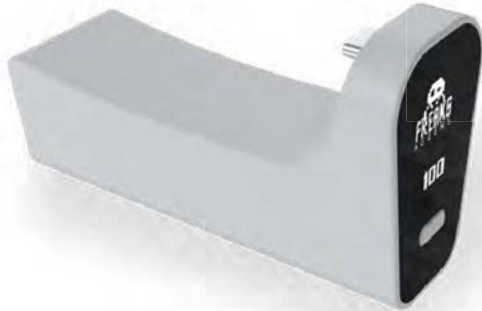

Box contents :

- 1 cooling stand
- 1 charging cable
- 1 helmet holder
- 1 user manual

3 701625 903635 SRP 34.99€
Ref.150073

FOR
PS5

EXTERNAL BATTERY FOR PS5 CONTROLLER

- 2500 mAh (Lithium-ion battery)
- LED display for battery level
- TypeC connector for charging the controller and battery

Box contents :

- 1 x external battery
- 1 x 1M TypeA - TypeC charging cable
- 1 user manual

PVC 19.99€
Ref. 150072

FOR
PS5
SLIM

DUALSENSE / EDGE MINI CHARGING STAND

- Mini-cable connection to the console's USB-C socket
- Quick and easy to install and remove: slides in from top to bottom.
- Folds away to save space
- PS5 Slim compatible with DualSense™ and DualSense Edge™ controllers