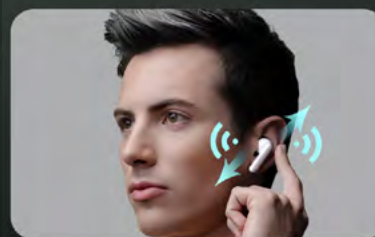

DESIGN FOR PS5,EASY TO USE

Step 1 Set your bluetooth earphone To Bluetooth pairing status.