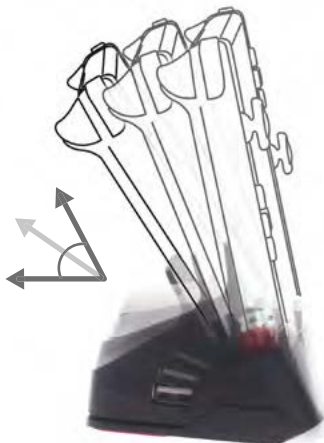

Box contents :

- 1 dock
- 1 user manual

Discover the product

Expanded connectivity

Click to switch display from console to TV

Usable outdoor by plugging in a power-bank

Multiple viewing angles for a perfect gaming experience