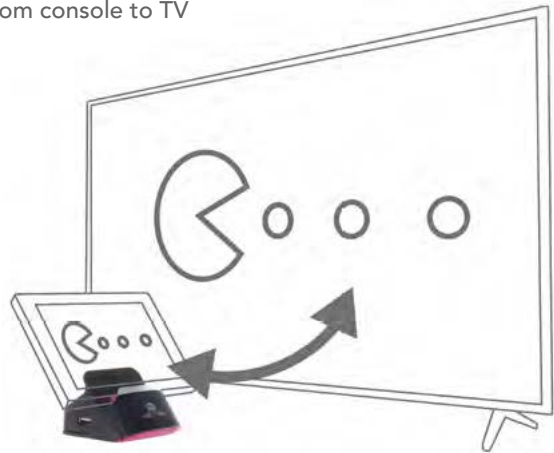

Box contents :

- 1 dock
- 1 user manual

Discover the product

Expanded connectivity

Click to switch display from console to TV

Usable outdoor by plugging in a power-bank

Multiple viewing angles for a perfect gaming experience