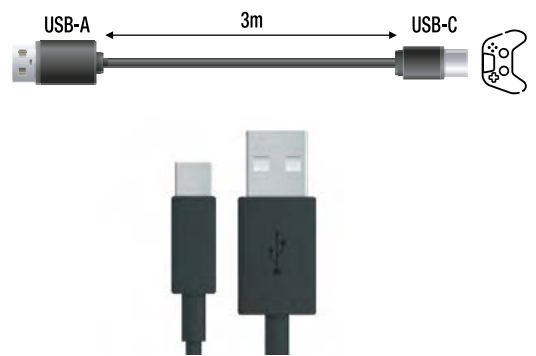

PS5

TYPE-C CHARGING CABLE FOR CONTROLLER

- Allows you to play while charging the controller
- USB to USB-C connection
- Compatible with USB-C charging devices

Box contents :

- 1 cable (3 m)

SRP : 7.99€
Ref. 150000