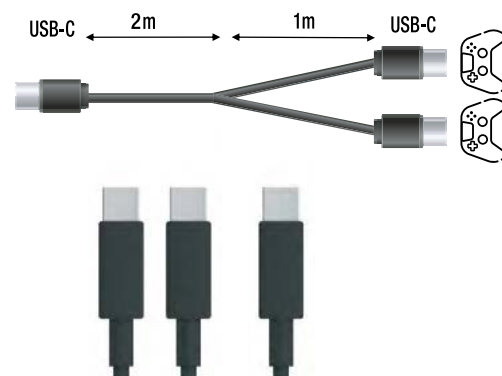

Box contents :

- 1 cable (3 m)

SRP : 7.99€
Ref. 150000s

PS5

TYPE-C CHARGING CABLE FOR 2 CONTROLLERS

- Allows you to play while charging one or two controllers
- USB-C to USB-C connection
- Compatible with devices that charge with USB-C

Box contents :

- 1 cable (3 m)

SRP : 7.99€
Ref. 150001s

FOR
PS5

4 FACEPLATES FOR CONTROLLER

- Easy to install: remove the original faceplate in a few seconds
- New look: vibrant colours
- Precise cut-outs: fits perfectly to your controller