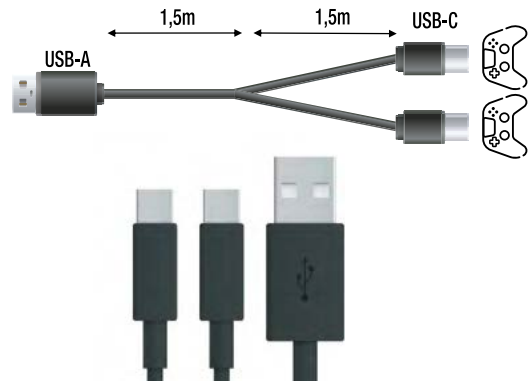

Box contents :

- 1 cable (3 m)

SRP : 11.99€
Ref. 150001