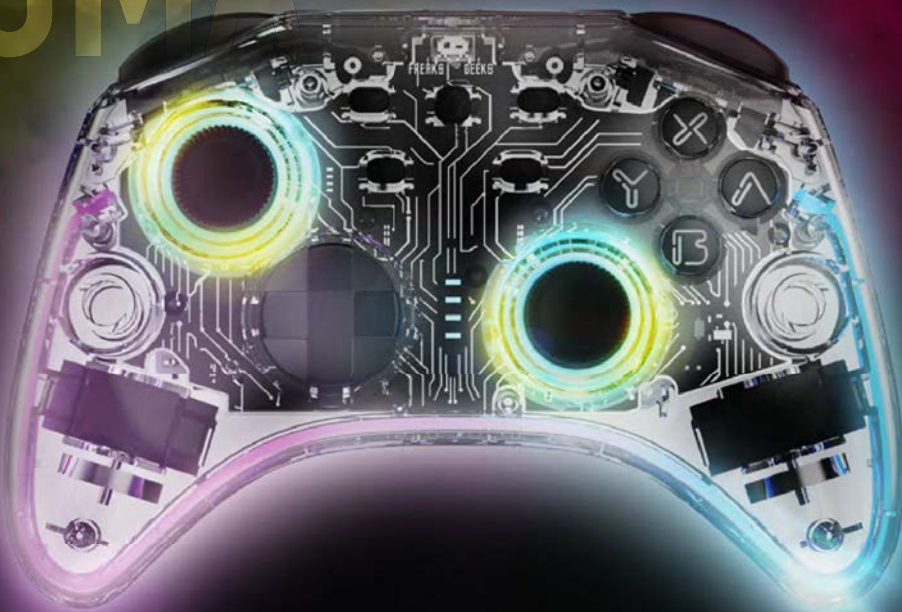

POLY CHROMA