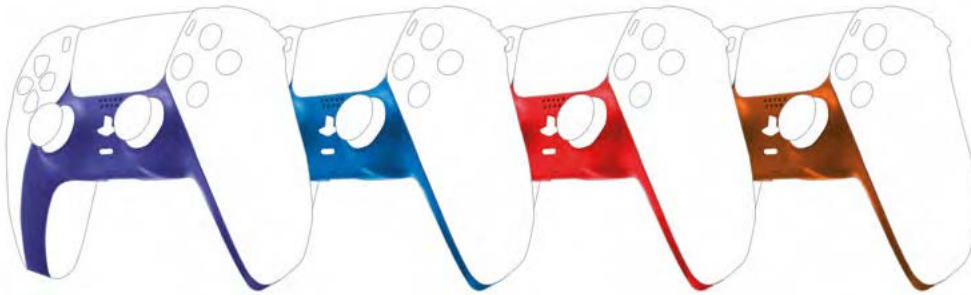

3 760178 620154 **SRP 12.99€**
Ref.150017

FOR
PS5-PS4
XBOX ONE
SERIES X/S
NINTENDO
SWITCH

SPX-201 WIRED GAMING HEADSET

- 2-Ear headset with soft, comfortable ear cushions
- Retractable microphone
- Adjustable reinforced headband
- Length: 2.10 m
- Connections: 3.5 mm combo jack
- Omnidirectional microphone
- Volume control on ear and microphone ON/OFF button
- Conductor: 50 mm. Impedance : $32 \pm 15\% \Omega$
- SPL : audio : $112\text{dB} \pm 3\text{dB}$ -microphone : $-38 \pm 3\text{dB}$