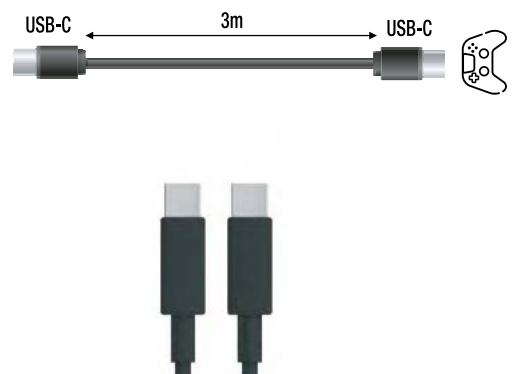

Box contents :

- 1 cable (3 m)

SRP : 7.99€
Ref. 150000s