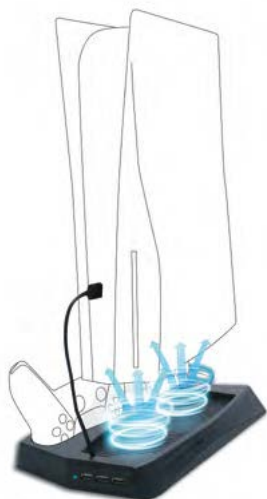

Box contents :

- 1 charging station
- 1 user manual

SRP 19.99€
Ref.150054

FOR
PS5

VENTILATED CHARGING STATION

- Your Digital Edition or Ultra HD console fits perfectly
- The console is cooled by 2 fans (3000 rotations per minute)
- Ventilation on/off button
- Allows you to charge 2 controllers simultaneously
- Connectivity: 3 USB ports on the front panel for connecting your controllers (controllers and console not included)
- Input: DC 2A Output: 0.5-1A

Box contents :

- 1 charging station
- 1 user manual

SRP 34.99€
Ref.150015

FOR
PS5
/ PS5 SLIM

MULTIFUNCTION COOLING & CHARGING STATION FOR PS5 AND PS5 SLIM (BOTH FOR DISC & DIGITAL EDITIONS)

- RGB light bar: change lighting modes using the RGB control button
- Dual charging port for PS5 controller, max.
- Storage space for games, up to 15 game cases
- Integrated fan for expelling hot air to cool the console
- 3 fan speeds and silent mode
- Headset holder suitable for PS5 headsets
- USB-C power input cable included